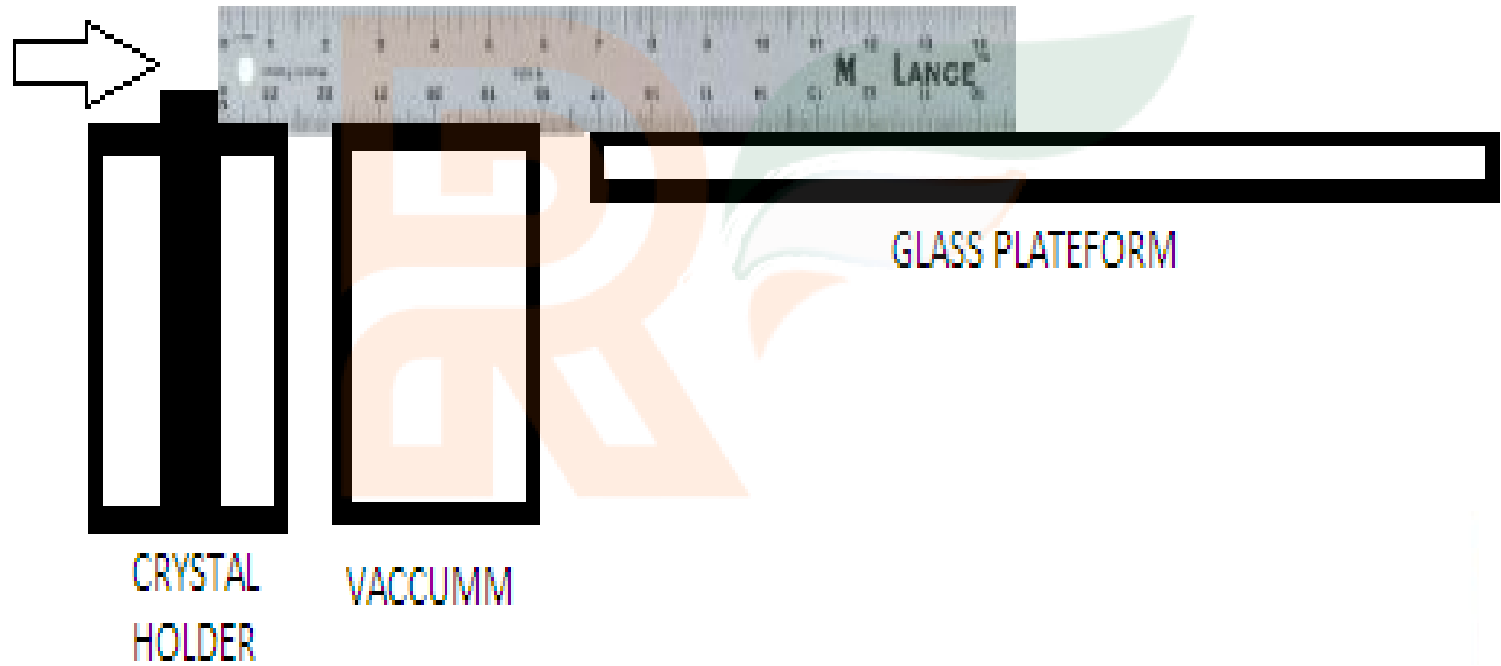

# **Head & Crystal Alignment ACF Bonding Machine PRF 960**

**Panel Repair Factory India Pvt. Ltd.  
A42, Gate No.-4, 1<sup>st</sup> Floor, Mayapuri,  
Phase -2, New Delhi-110064**

CRYSTAL UP FROM  
VACCUME & GLASS  
.03 MM  
OR ACCORDING TO PANEL

**180<sup>0</sup>** ANGLE

**HEAD MECHANISM**

**TOP PLATE FOR HEAD ALIGNMENT**