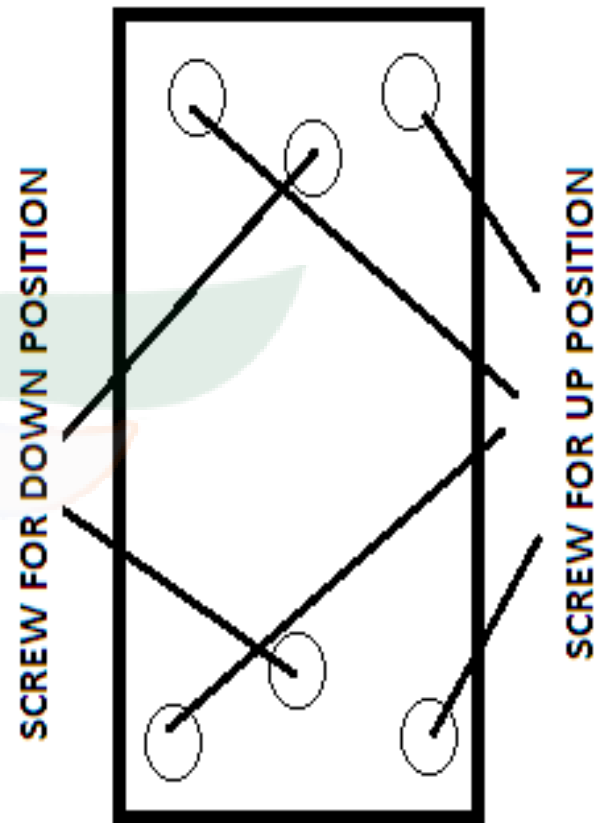

# **Head & Crystal Alignment ACF Bonding Machine PRF 960**

**Panel Repair Factory India Pvt. Ltd.  
A42, Gate No.-4, 1<sup>st</sup> Floor, Mayapuri,  
Phase -2, New Delhi-110064**

CRYSTAL UP FROM  
VACCUME & GLASS  
.03 MM  
OR ACCORDING TO PANEL

**180<sup>0</sup>** ANGLE

**HEAD MECHANISM**

**TOP PLATE FOR HEAD ALIGNMENT**