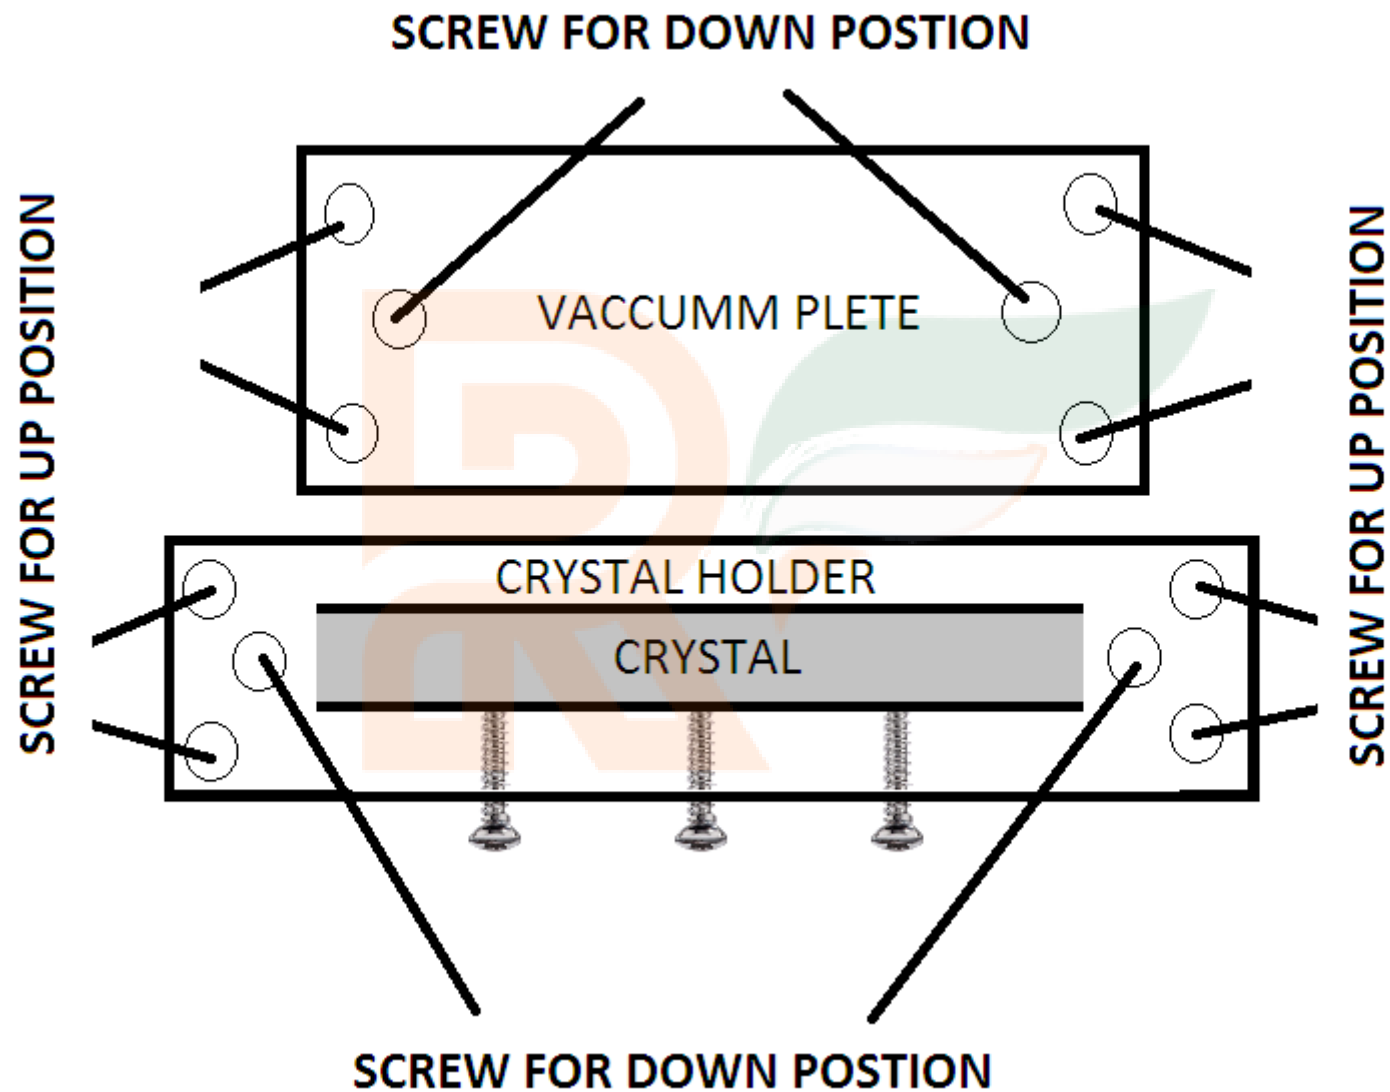

# **Head & Crystal Alignment ACF Bonding Machine PRF 960**

**Panel Repair Factory India Pvt. Ltd.  
A42, Gate No.-4, 1<sup>st</sup> Floor, Mayapuri,  
Phase -2, New Delhi-110064**

CRYSTAL UP FROM  
VACCUME & GLASS  
.03 MM  
OR ACCORDING TO PANEL

**180<sup>0</sup>** ANGLE

**HEAD MECHANISM**

**TOP PLATE FOR HEAD ALIGNMENT**